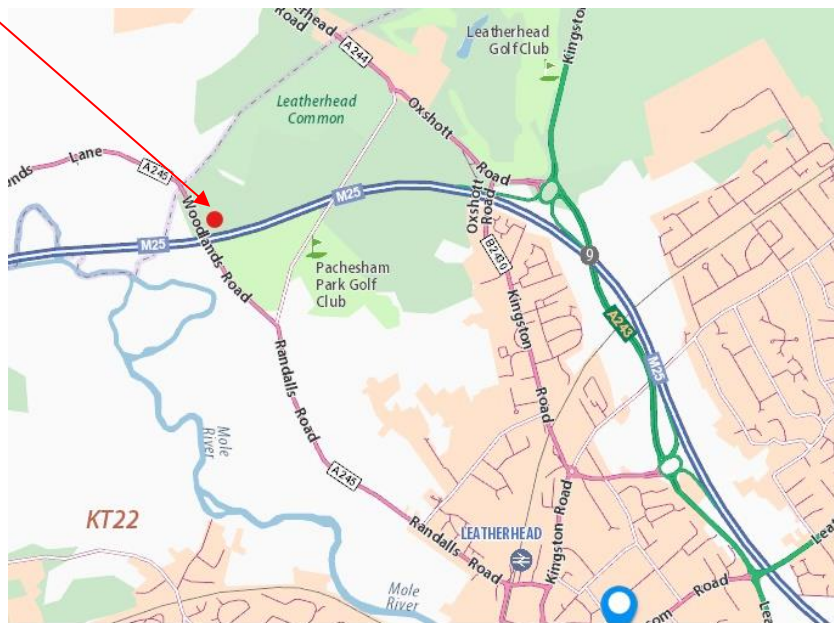

Entrance to Leatherhead Court
(see map below)

Visitor Parking is available to the left, at the front of the main building. Please come to the reception area through the main doors at the front of the building to sign in. We are located through the double doors on the left.

Do not follow signs to QEF Dorincourt - this is a different building owned by QEF, which is nearby.

Please see over for more detailed directions.